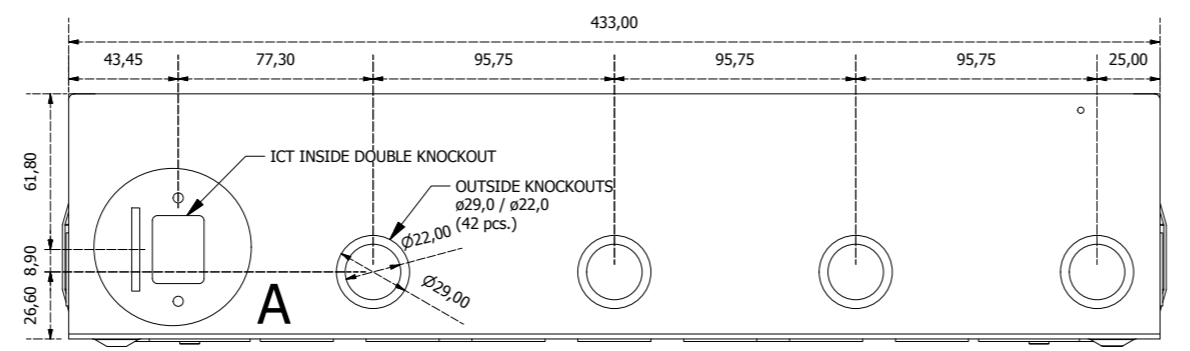

#### Overview

- DIN Rail cabinet with support for 4 rows by 2 columns (8 modules)
- Complete with removable door, tamper switch and lockset
- Dimensions : 71 cm x 43 cm x 10 cm (29" x 18" x 4")
- Weight : 10.3 kg (22.71 lbs)

E-E (1 : 3)

B (2 : 3)

A (1 : 1)

TH35 welded

TH35 mounted