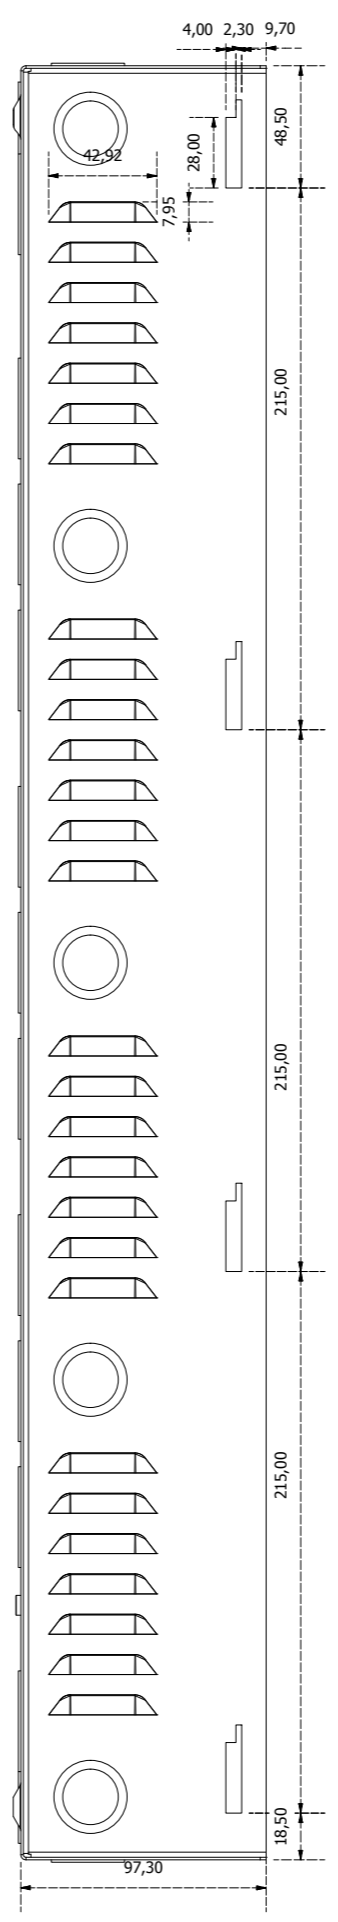

## IN-BOXDIN8

#### Overview

- DIN Rail cabinet with support for 4 rows by 2 columns (8 modules)
- Complete with removable door, tamper switch and lockset
- Dimensions : 71 cm x 43 cm x 10 cm (29" x 18" x 4")
- Weight : 10.3 kg (22.71 lbs)

E-E (1 : 3)

B (2 : 3)

A (1 : 1)

TH35 welded

TH35 mounted