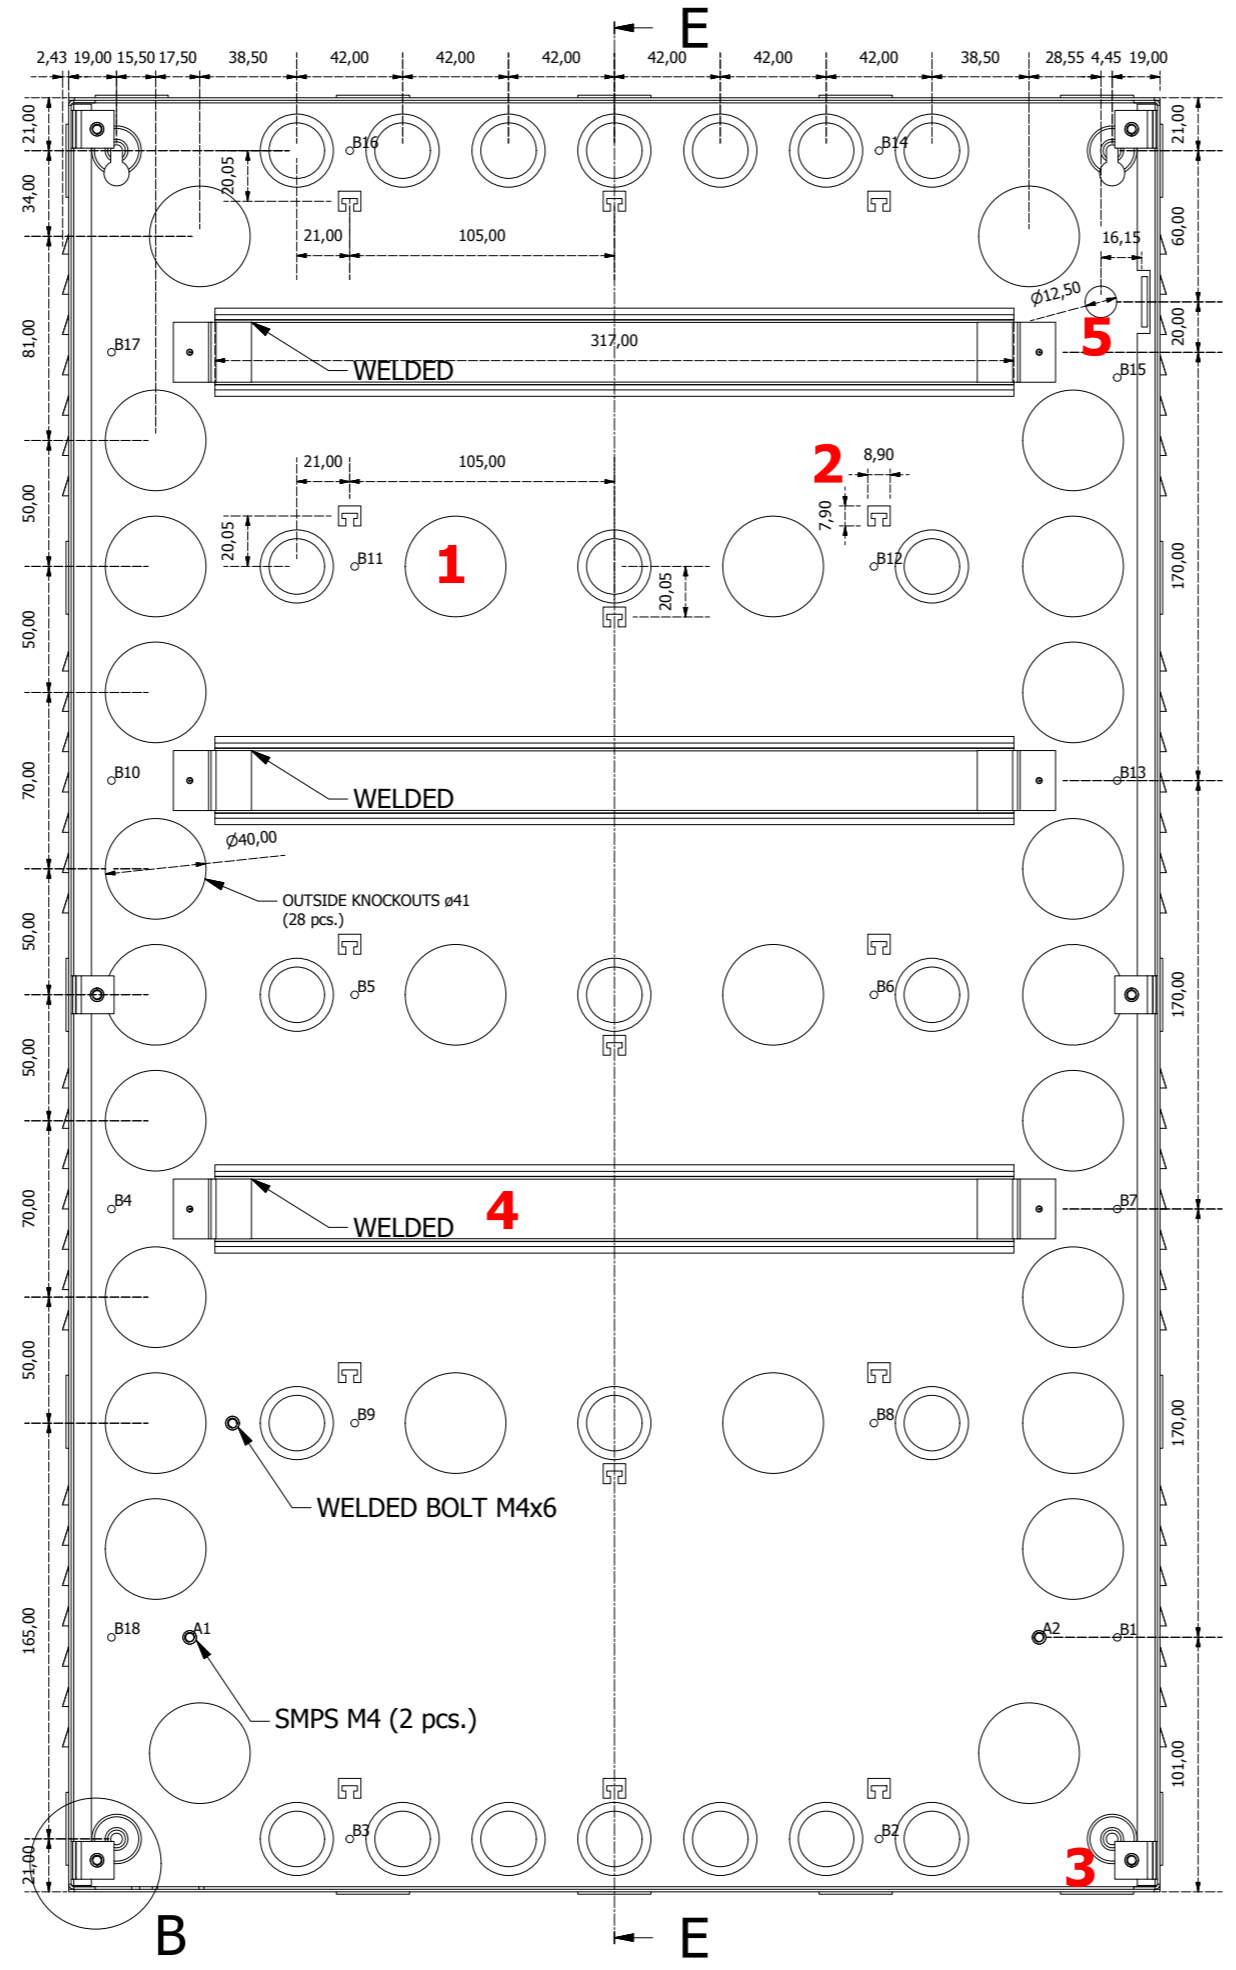

#### Overview

- DIN Rail cabinet with support for 4 rows by 2 columns (8 modules)
- Complete with removable door, tamper switch and lockset
- Dimensions : 71 cm x 43 cm x 10 cm (29" x 18" x 4")
- Weight : 10.3 kg (22.71 lbs)

E-E (1 : 3)

B (2 : 3)

A (1 : 1)

TH35 welded

TH35 mounted