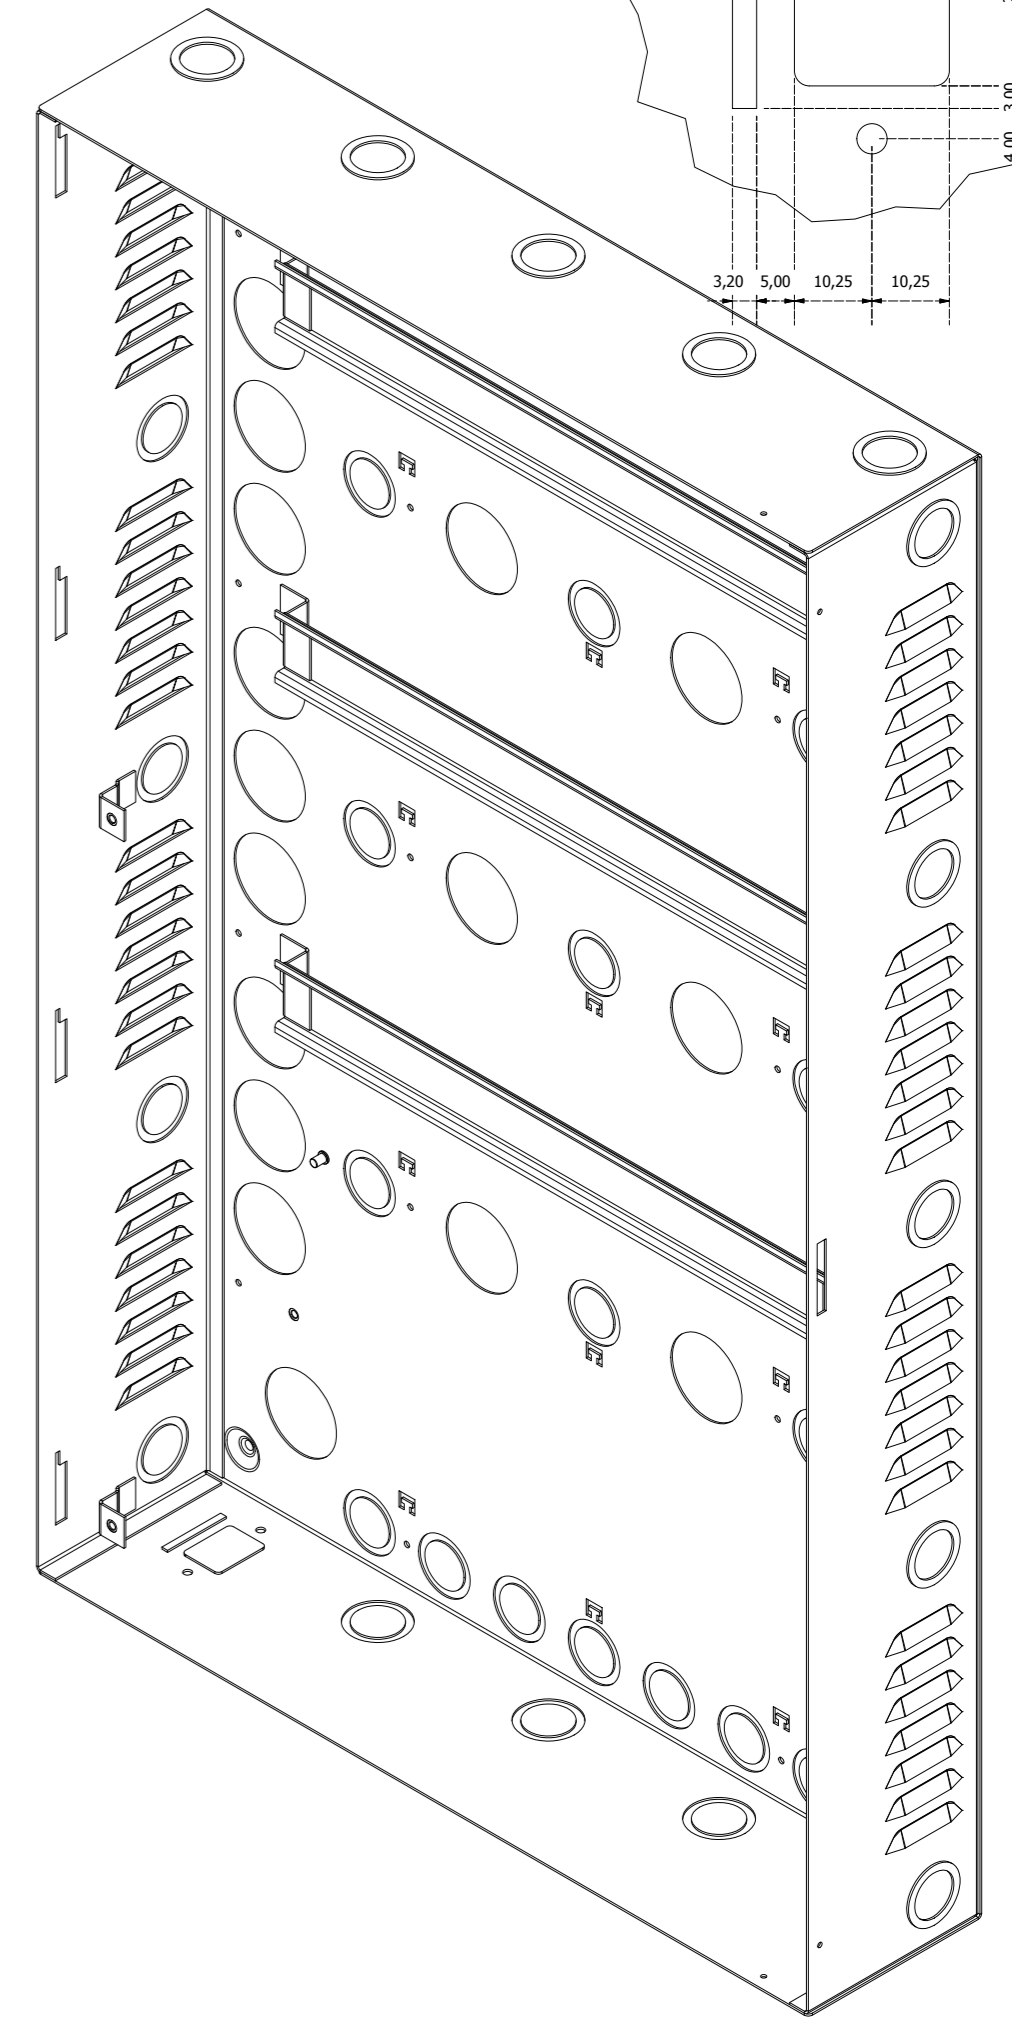

## IN-BOXDIN8

#### Overview

- DIN Rail cabinet with support for 4 rows by 2 columns (8 modules)
- Complete with removable door, tamper switch and lockset
- Dimensions : 71 cm x 43 cm x 10 cm (29" x 18" x 4")
- Weight : 10.3 kg (22.71 lbs)

E-E (1 : 3)

B (2 : 3)

A (1 : 1)

TH35 welded

TH35 mounted