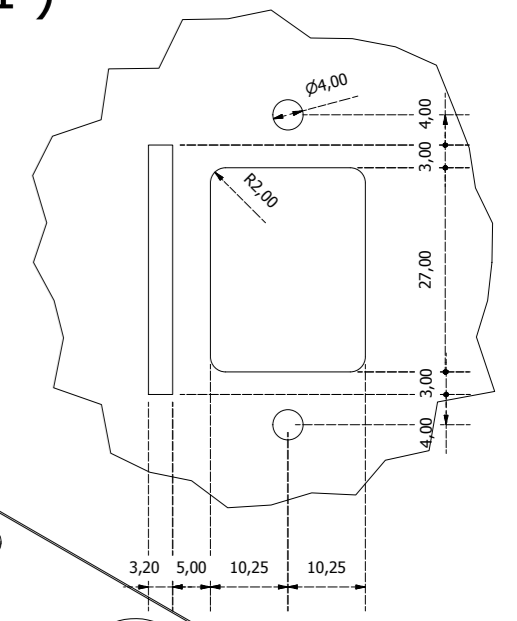

#### Overview

- DIN Rail cabinet with support for 4 rows by 2 columns (8 modules)
- Complete with removable door, tamper switch and lockset
- Dimensions : 71 cm x 43 cm x 10 cm (29" x 18" x 4")
- Weight : 10.3 kg (22.71 lbs)

E-E (1 : 3)

B (2 : 3)

A (1 : 1)

TH35 welded

TH35 mounted