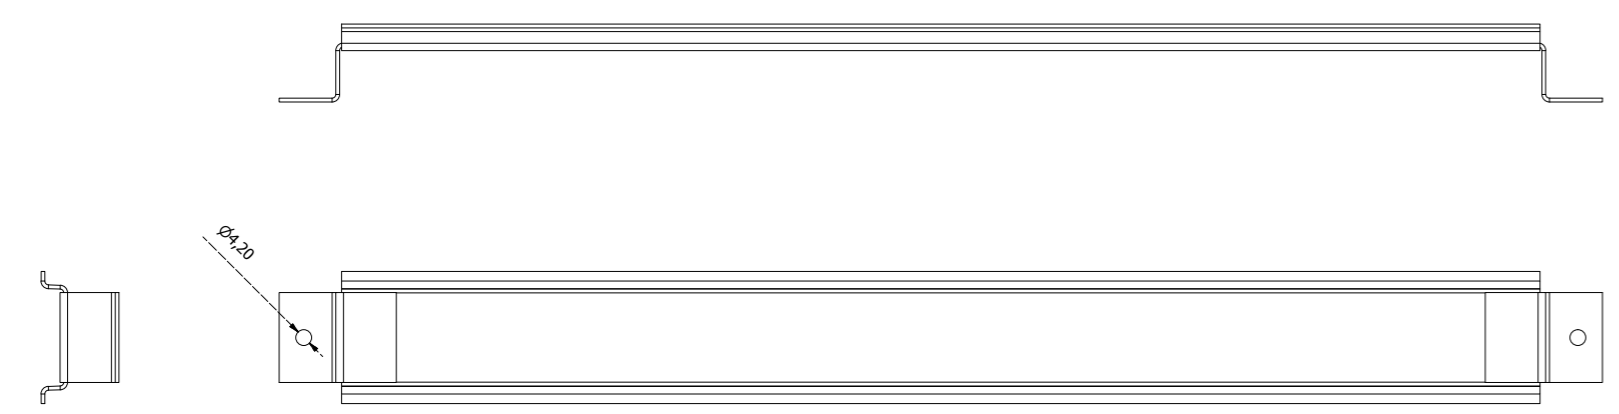

#### Overview

- DIN Rail cabinet with support for 4 rows by 2 columns (8 modules)
- Complete with removable door, tamper switch and lockset
- Dimensions : 71 cm x 43 cm x 10 cm (29" x 18" x 4")
- Weight : 10.3 kg (22.71 lbs)

E-E (1 : 3)

B (2 : 3)

A (1 : 1)

TH35 welded

TH35 mounted