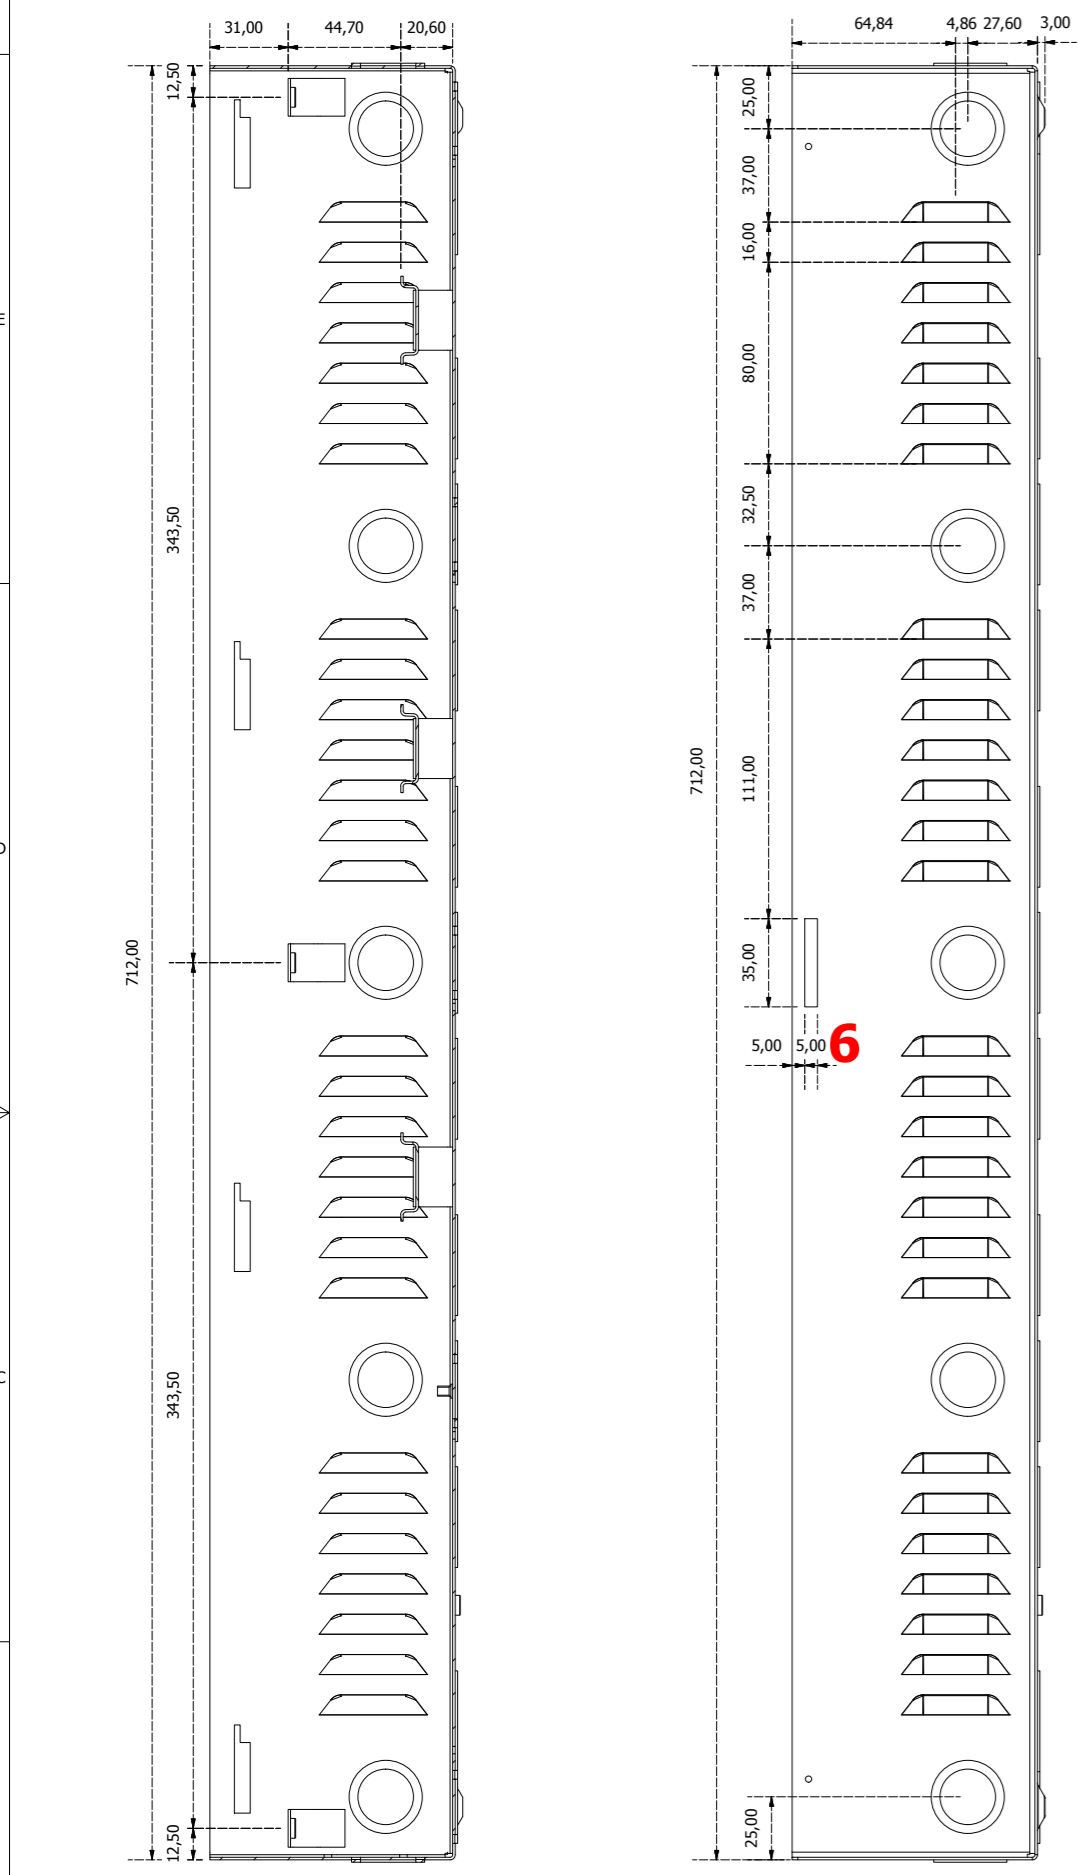

## IN-BOXDIN8

#### Overview

- DIN Rail cabinet with support for 4 rows by 2 columns (8 modules)
- Complete with removable door, tamper switch and lockset
- Dimensions : 71 cm x 43 cm x 10 cm (29" x 18" x 4")
- Weight : 10.3 kg (22.71 lbs)

E-E (1 : 3)

B (2 : 3)

A (1 : 1)

TH35 welded

TH35 mounted