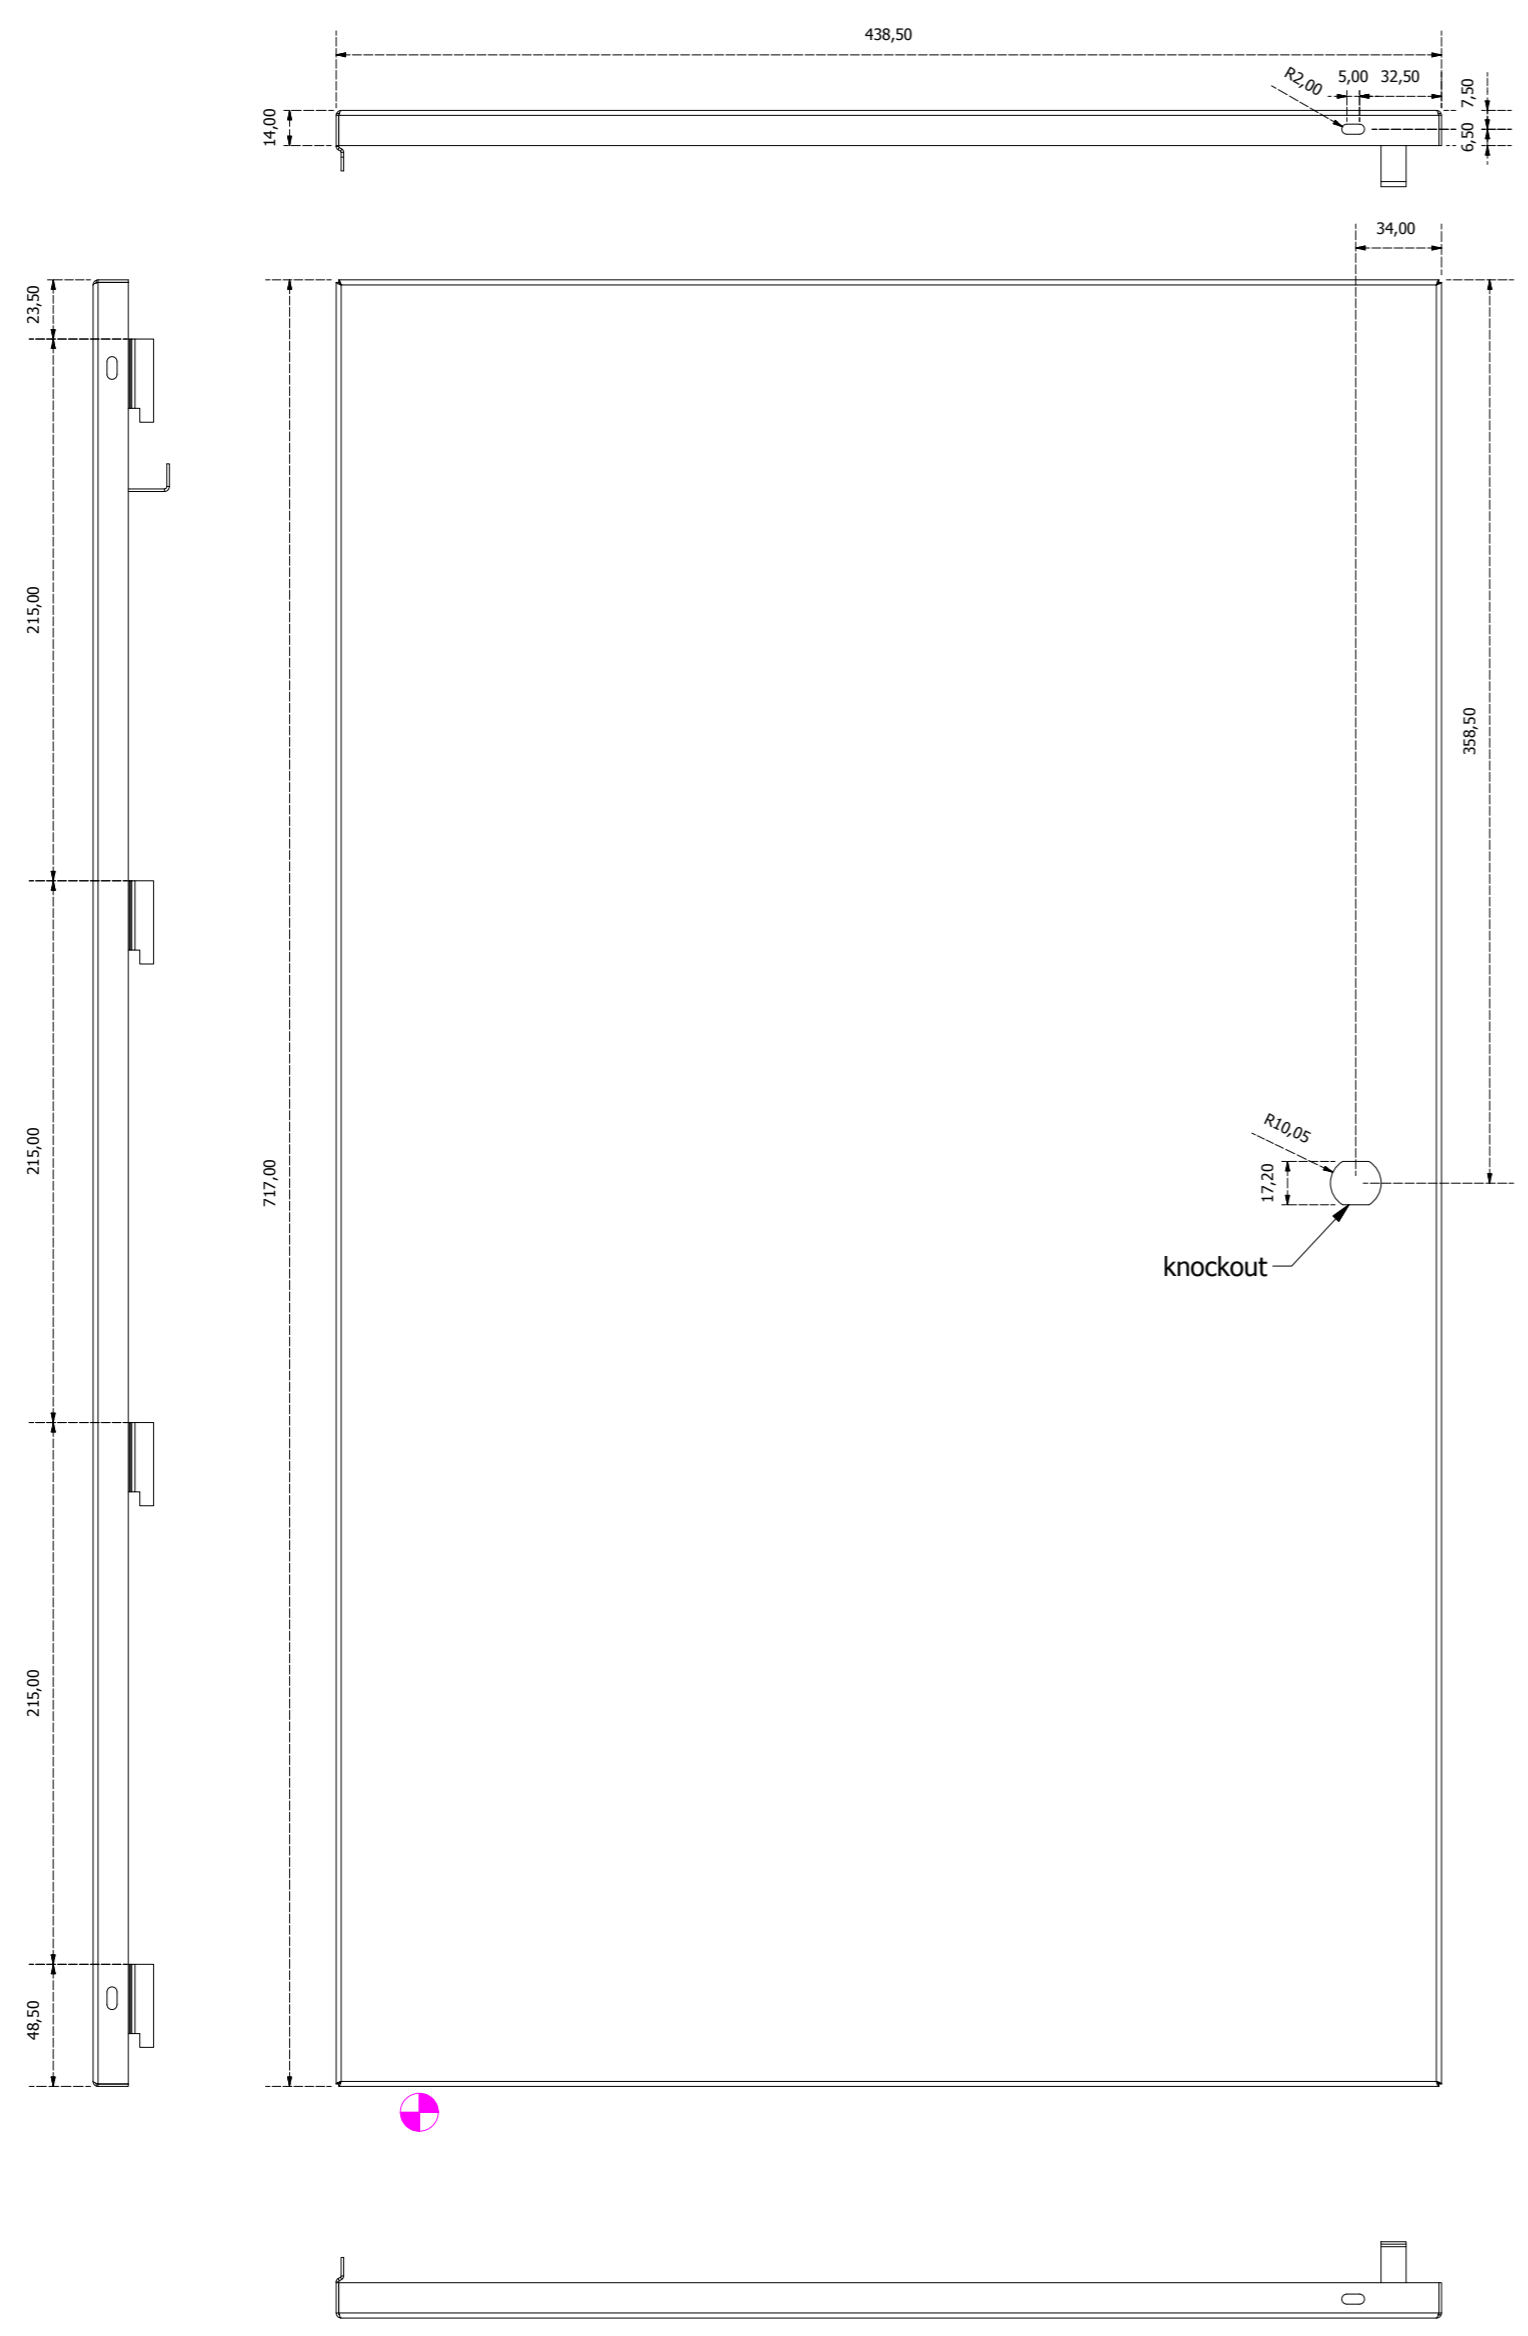

## IN-BOXDIN8

#### Overview

- DIN Rail cabinet with support for 4 rows by 2 columns (8 modules)
- Complete with removable door, tamper switch and lockset
- Dimensions : 71 cm x 43 cm x 10 cm (29" x 18" x 4")
- Weight : 10.3 kg (22.71 lbs)

E-E (1 : 3)

B (2 : 3)

A (1 : 1)

TH35 welded

TH35 mounted