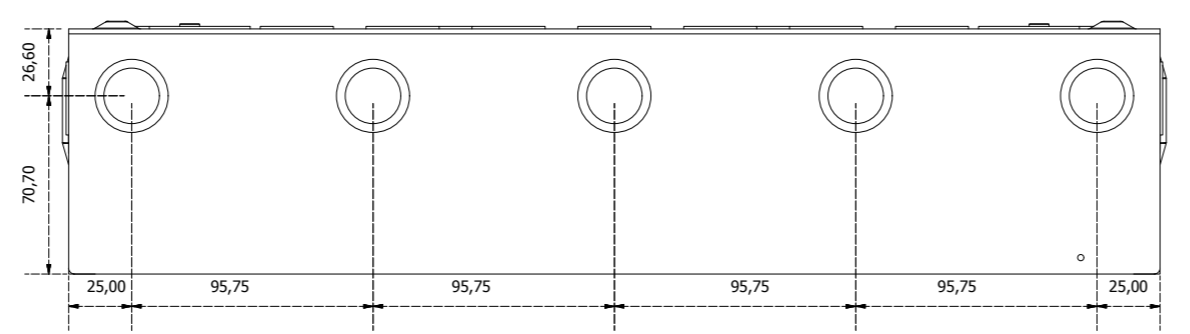

#### Overview

- DIN Rail cabinet with support for 4 rows by 2 columns (8 modules)
- Complete with removable door, tamper switch and lockset
- Dimensions : 71 cm x 43 cm x 10 cm (29" x 18" x 4")
- Weight : 10.3 kg (22.71 lbs)

E-E (1 : 3)

B (2 : 3)

A (1 : 1)

TH35 welded

TH35 mounted