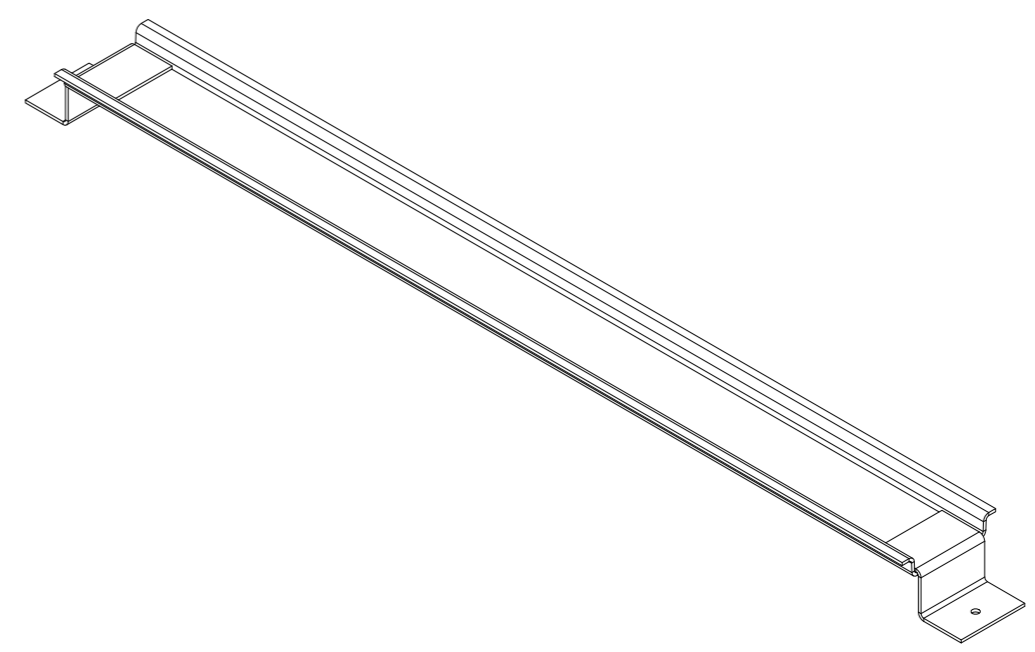

#### Overview

- DIN Rail cabinet with support for 4 rows by 2 columns (8 modules)
- Complete with removable door, tamper switch and lockset
- Dimensions : 71 cm x 43 cm x 10 cm (29" x 18" x 4")
- Weight : 10.3 kg (22.71 lbs)

E-E (1 : 3)

B (2 : 3)

A (1 : 1)

TH35 welded

TH35 mounted