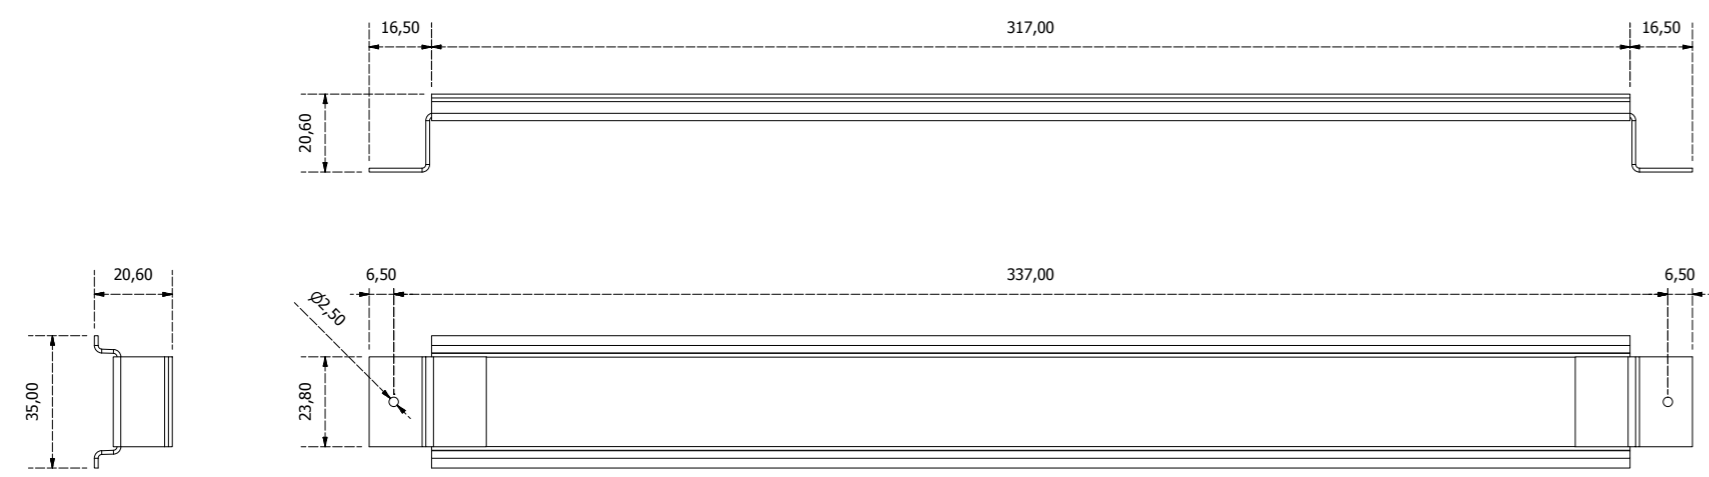

#### Overview

- DIN Rail cabinet with support for 4 rows by 2 columns (8 modules)
- Complete with removable door, tamper switch and lockset
- Dimensions : 71 cm x 43 cm x 10 cm (29" x 18" x 4")
- Weight : 10.3 kg (22.71 lbs)

E-E (1 : 3)

B (2 : 3)

A (1 : 1)

TH35 welded

TH35 mounted