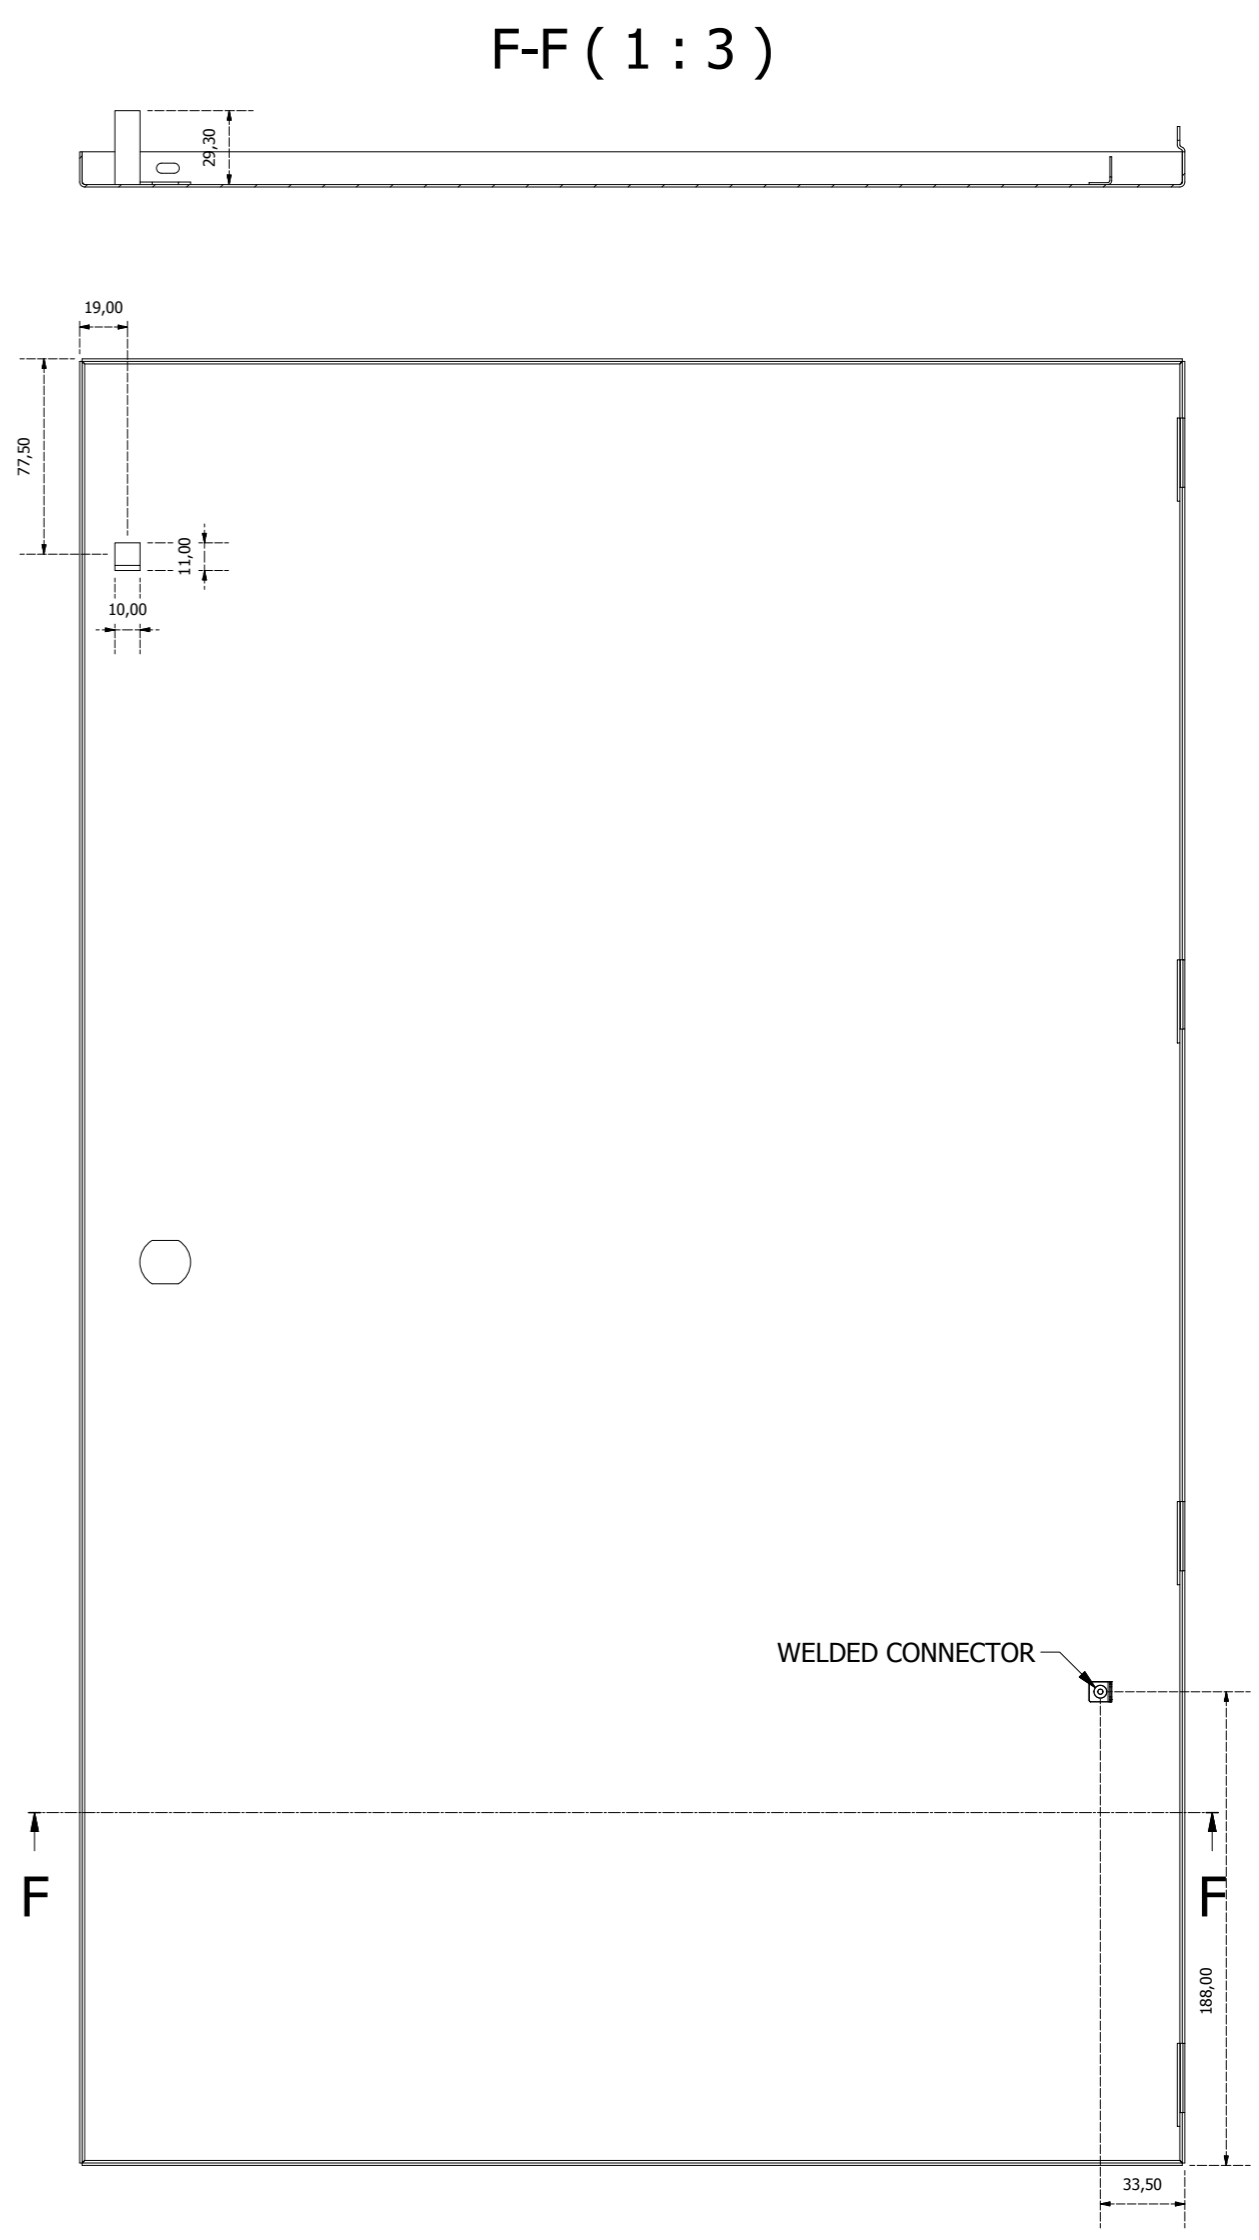

#### Overview

- DIN Rail cabinet with support for 4 rows by 2 columns (8 modules)
- Complete with removable door, tamper switch and lockset
- Dimensions : 71 cm x 43 cm x 10 cm (29" x 18" x 4")
- Weight : 10.3 kg (22.71 lbs)

E-E (1 : 3)

B (2 : 3)

A (1 : 1)

TH35 welded

TH35 mounted